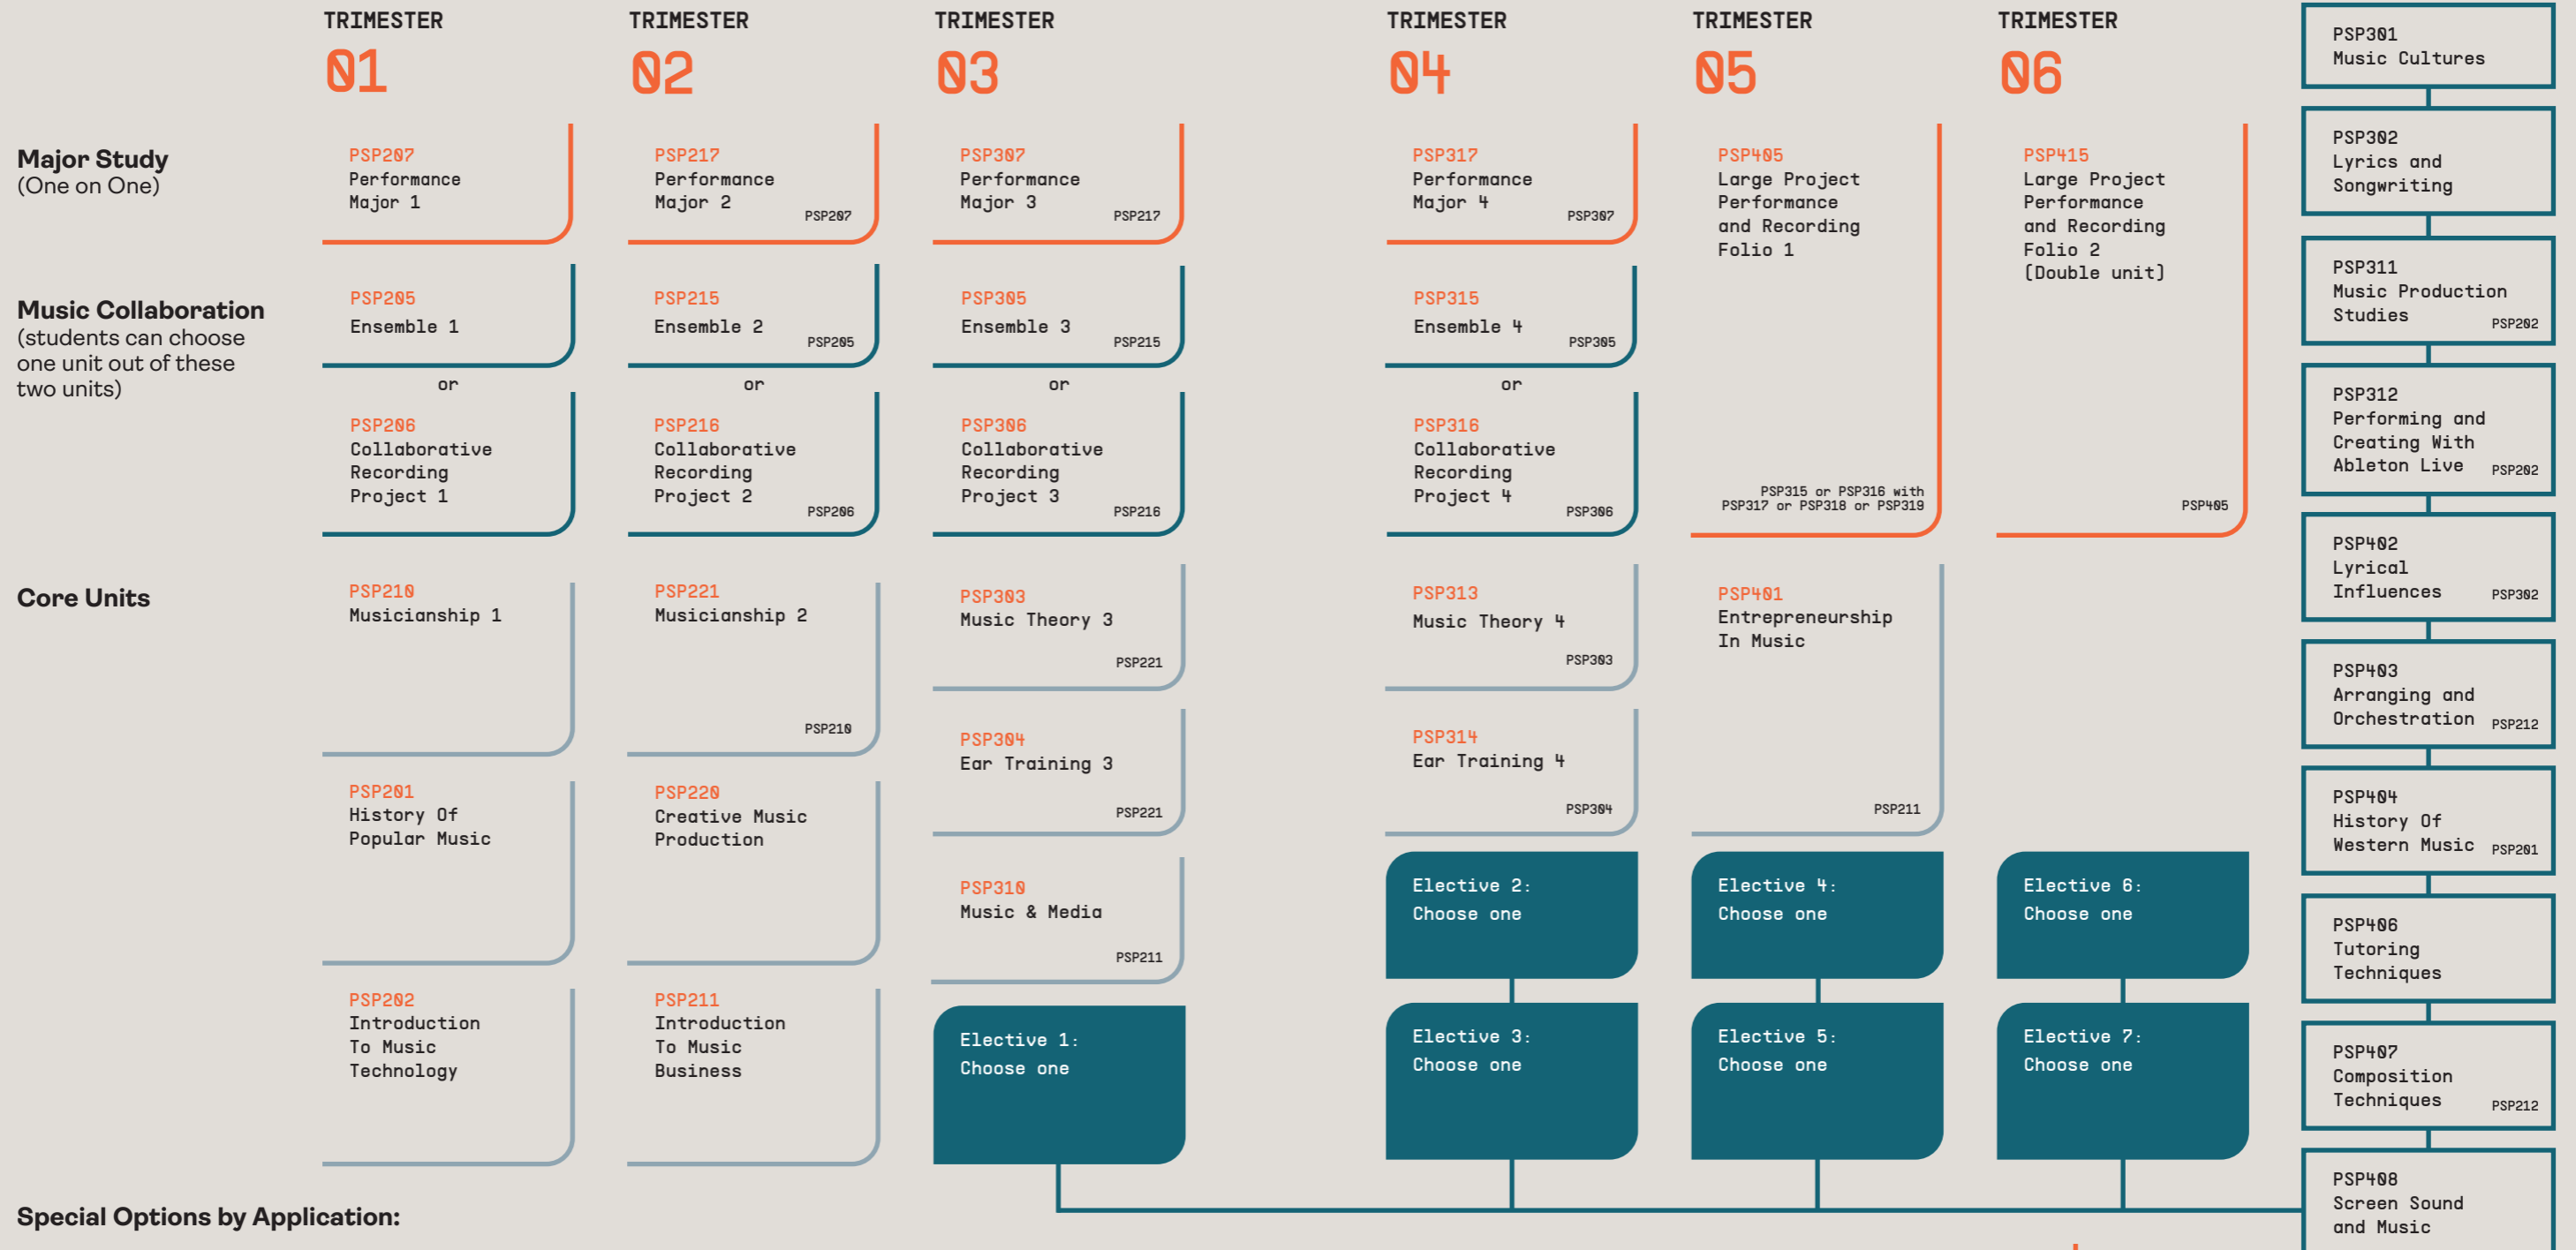

COURSE STRUCTURE

Contemporary Performance

INTAKES

- February, June, September

DIPLOMA

- Diploma of Music with major in Contemporary Performance
- 2 trimesters

BACHELOR

- Bachelor of Music with major in Contemporary Performance
- 6 trimesters

○ ——— DIPLLOMA ——— ○

○ ——— BACHELOR ——— ○

Special Options by Application:

COL400
International Study Tour

COL401
Internship

COL402 [T6 ELECTIVE ONLY]
E-Portfolio

PREREQUISITES

- Prerequisites for a unit are shown in small font, example:

UNIT CODE

Unit of study title

Prerequisite code